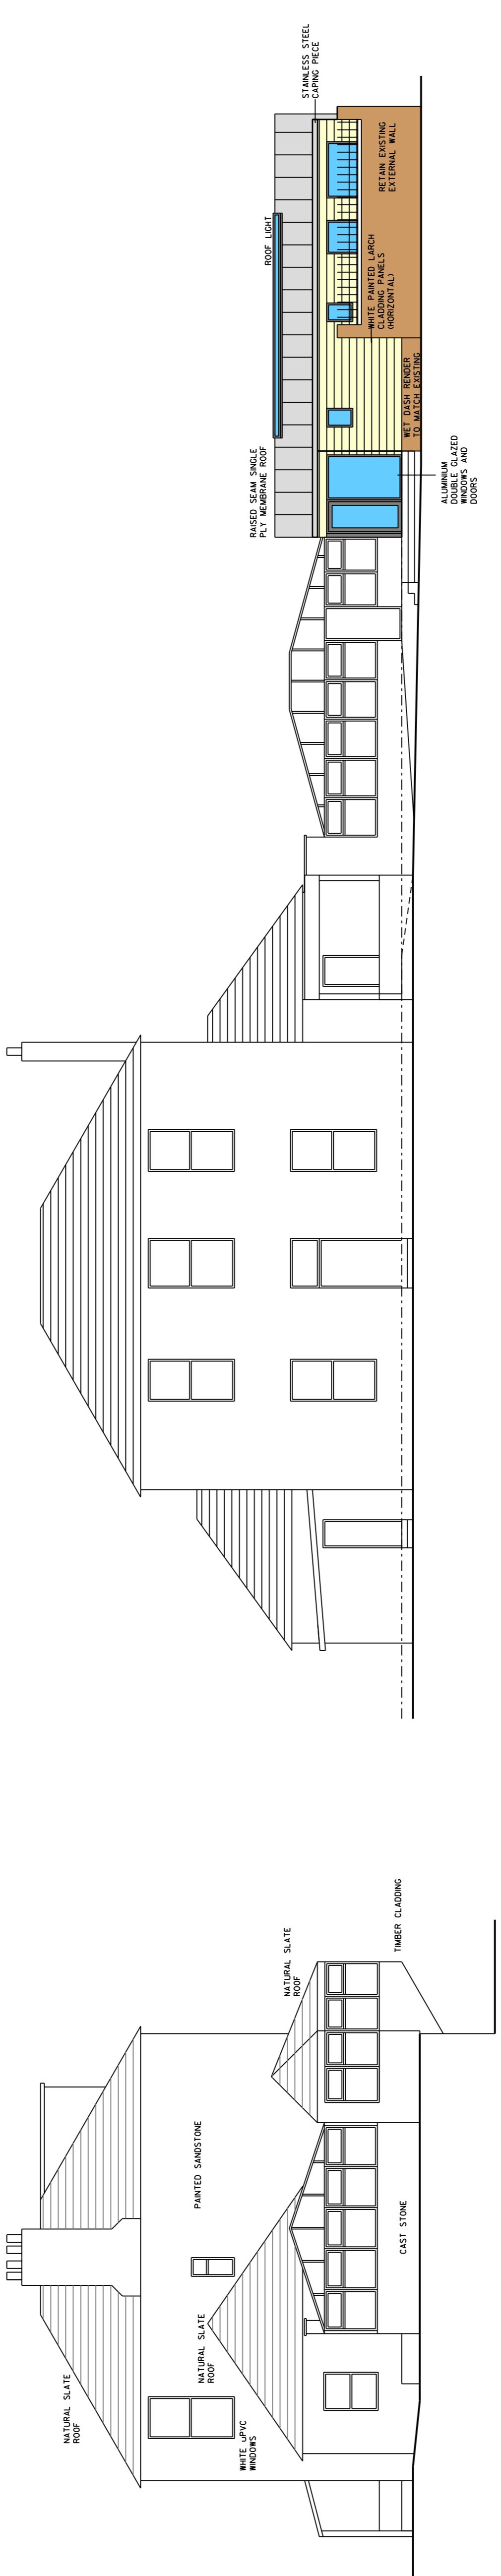

EXISTING NORTH ELEVATION

PROPOSED SOUTH ELEVATION

PROPOSED WEST ELEVATION

PROPOSED EAST ELEVATION

Rev.	Description	Date
	PROJECT ALTERATIONS TO ROCKVILLE HOTEL AND RESTAURANT JOPPA, EDINBURGH	
TITLE EXISTING AND PROPOSED ELEVATIONS		
Date	MARCH 2016	
Drawn	NN	Checked
Scale	1:100 @ A1	
Draw No.	1617 / 003	Rev
© HLP		