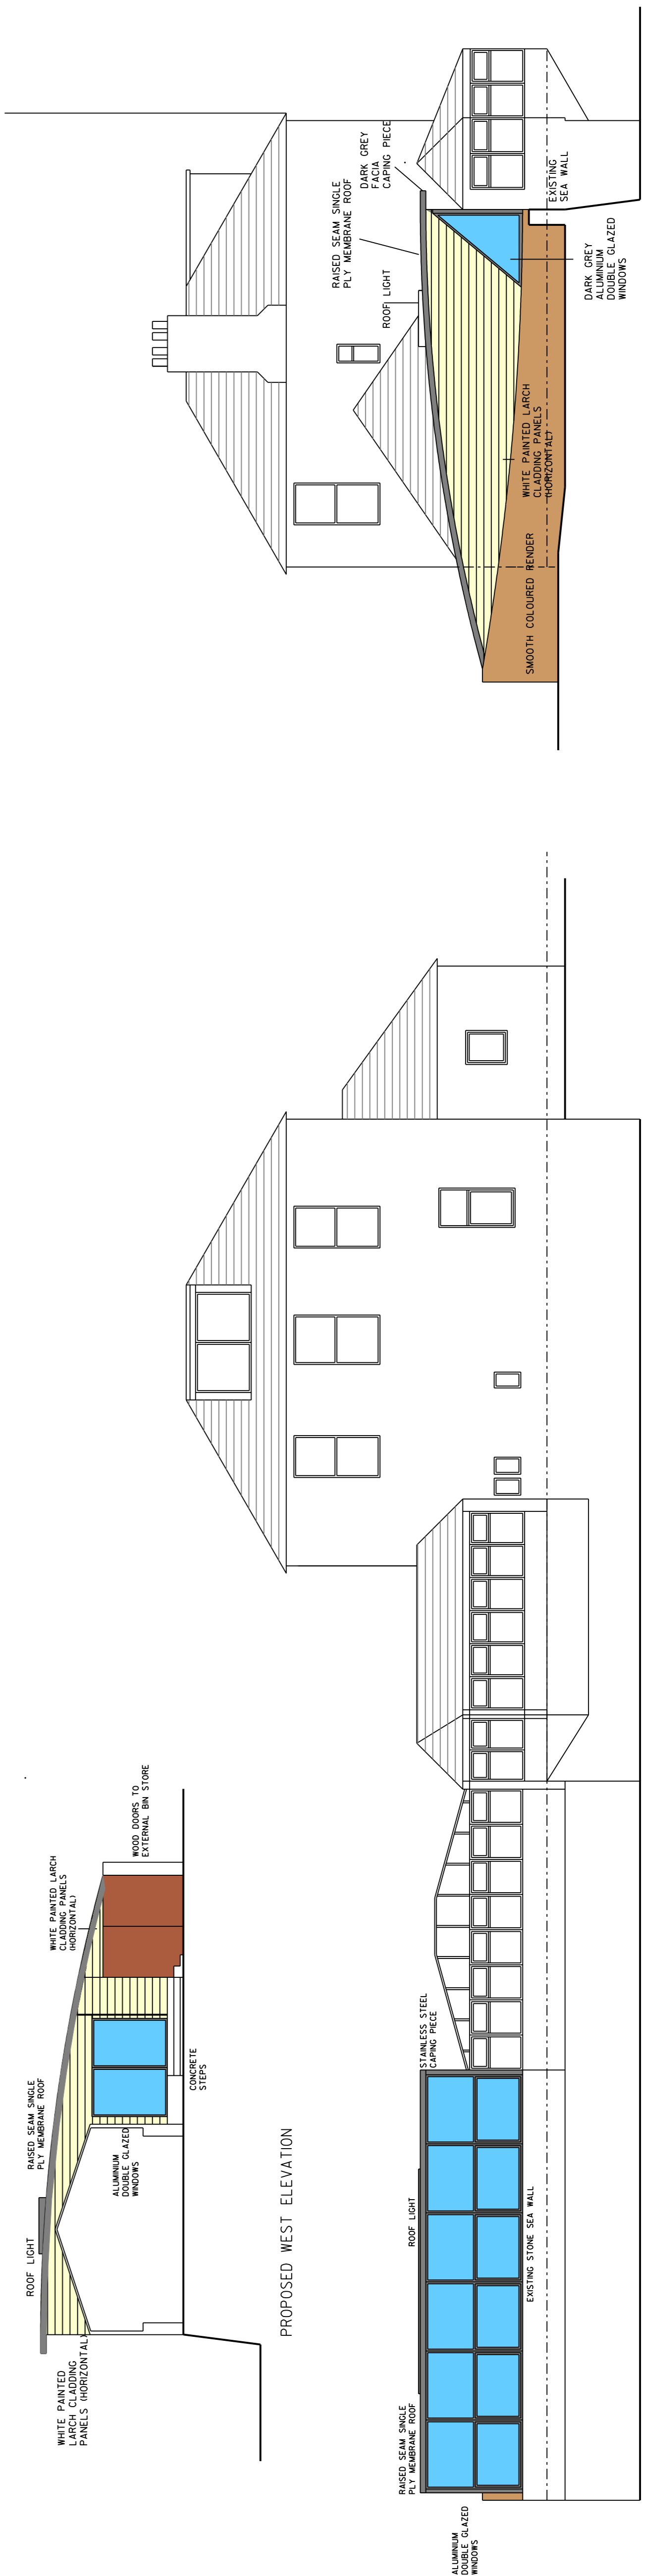

EXISTING NORTH ELEVATION

PROPOSED SOUTH ELEVATION

PROPOSED WEST ELEVATION

PROPOSED EAST ELEVATION

Rev.	Description	Date
	PROJECT ALTERATIONS TO ROCKVILLE HOTEL AND RESTAURANT JOPPA, EDINBURGH	
TITLE EXISTING AND PROPOSED ELEVATIONS		
Date	MARCH 2016	
Drawn	NN	Checked
Scale	1:100 @ A1	
Draw No.	1617 / 003	Rev
© HLP		