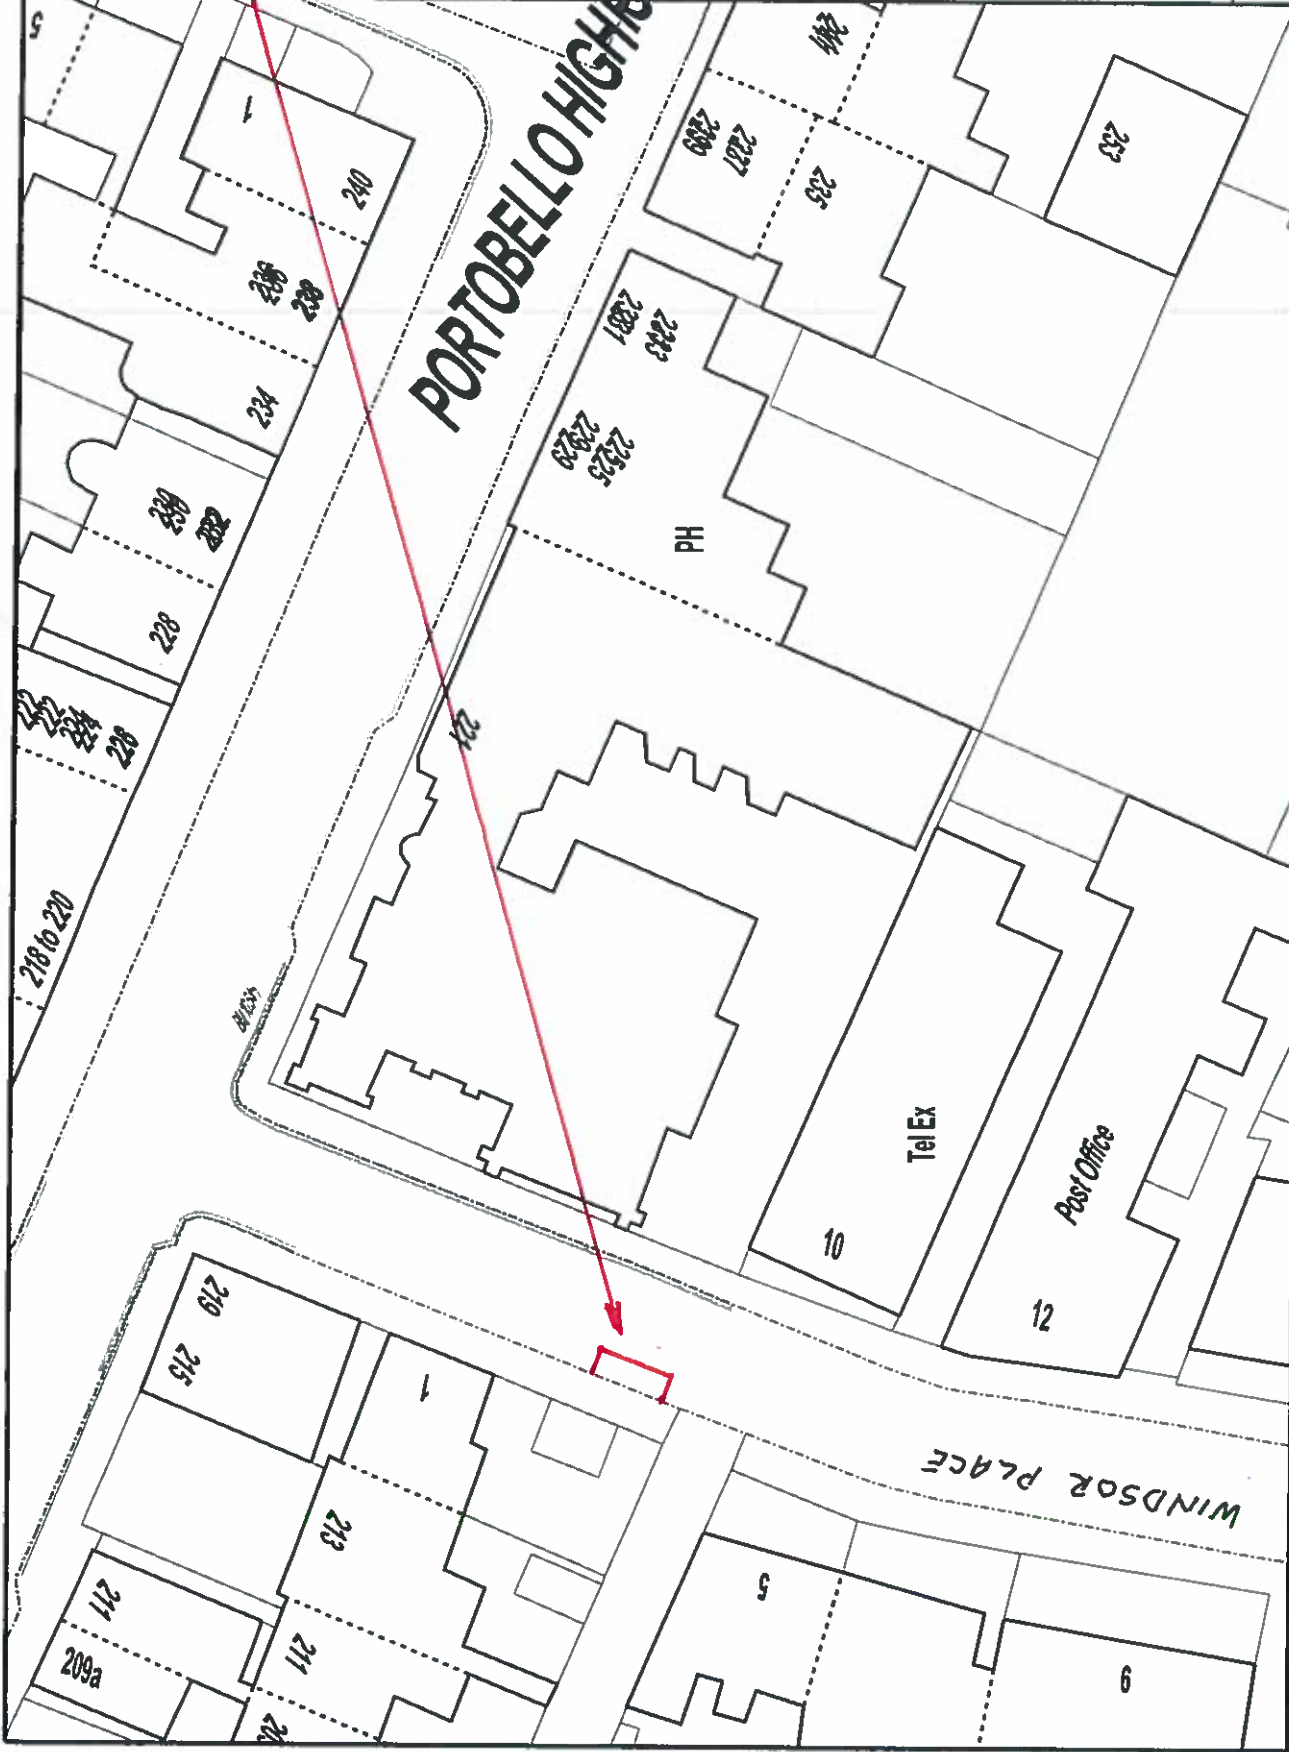

NOTES

INTRODUCE CAR CLUB
PARKING PLACE

Produced using Smallworld GIS

Date: 04/12/2013

Drawn By:

Dwg No:

1:500

CAR CLUB PARKING PLACE
WINDSOR PLACE, PORTOBELLO

• EDINBURGH •
THE CITY OF EDINBURGH COUNCIL
Services for Communities,
4 East Market Street, Edinburgh EH8 8JH
Tel: 0131 200 2000