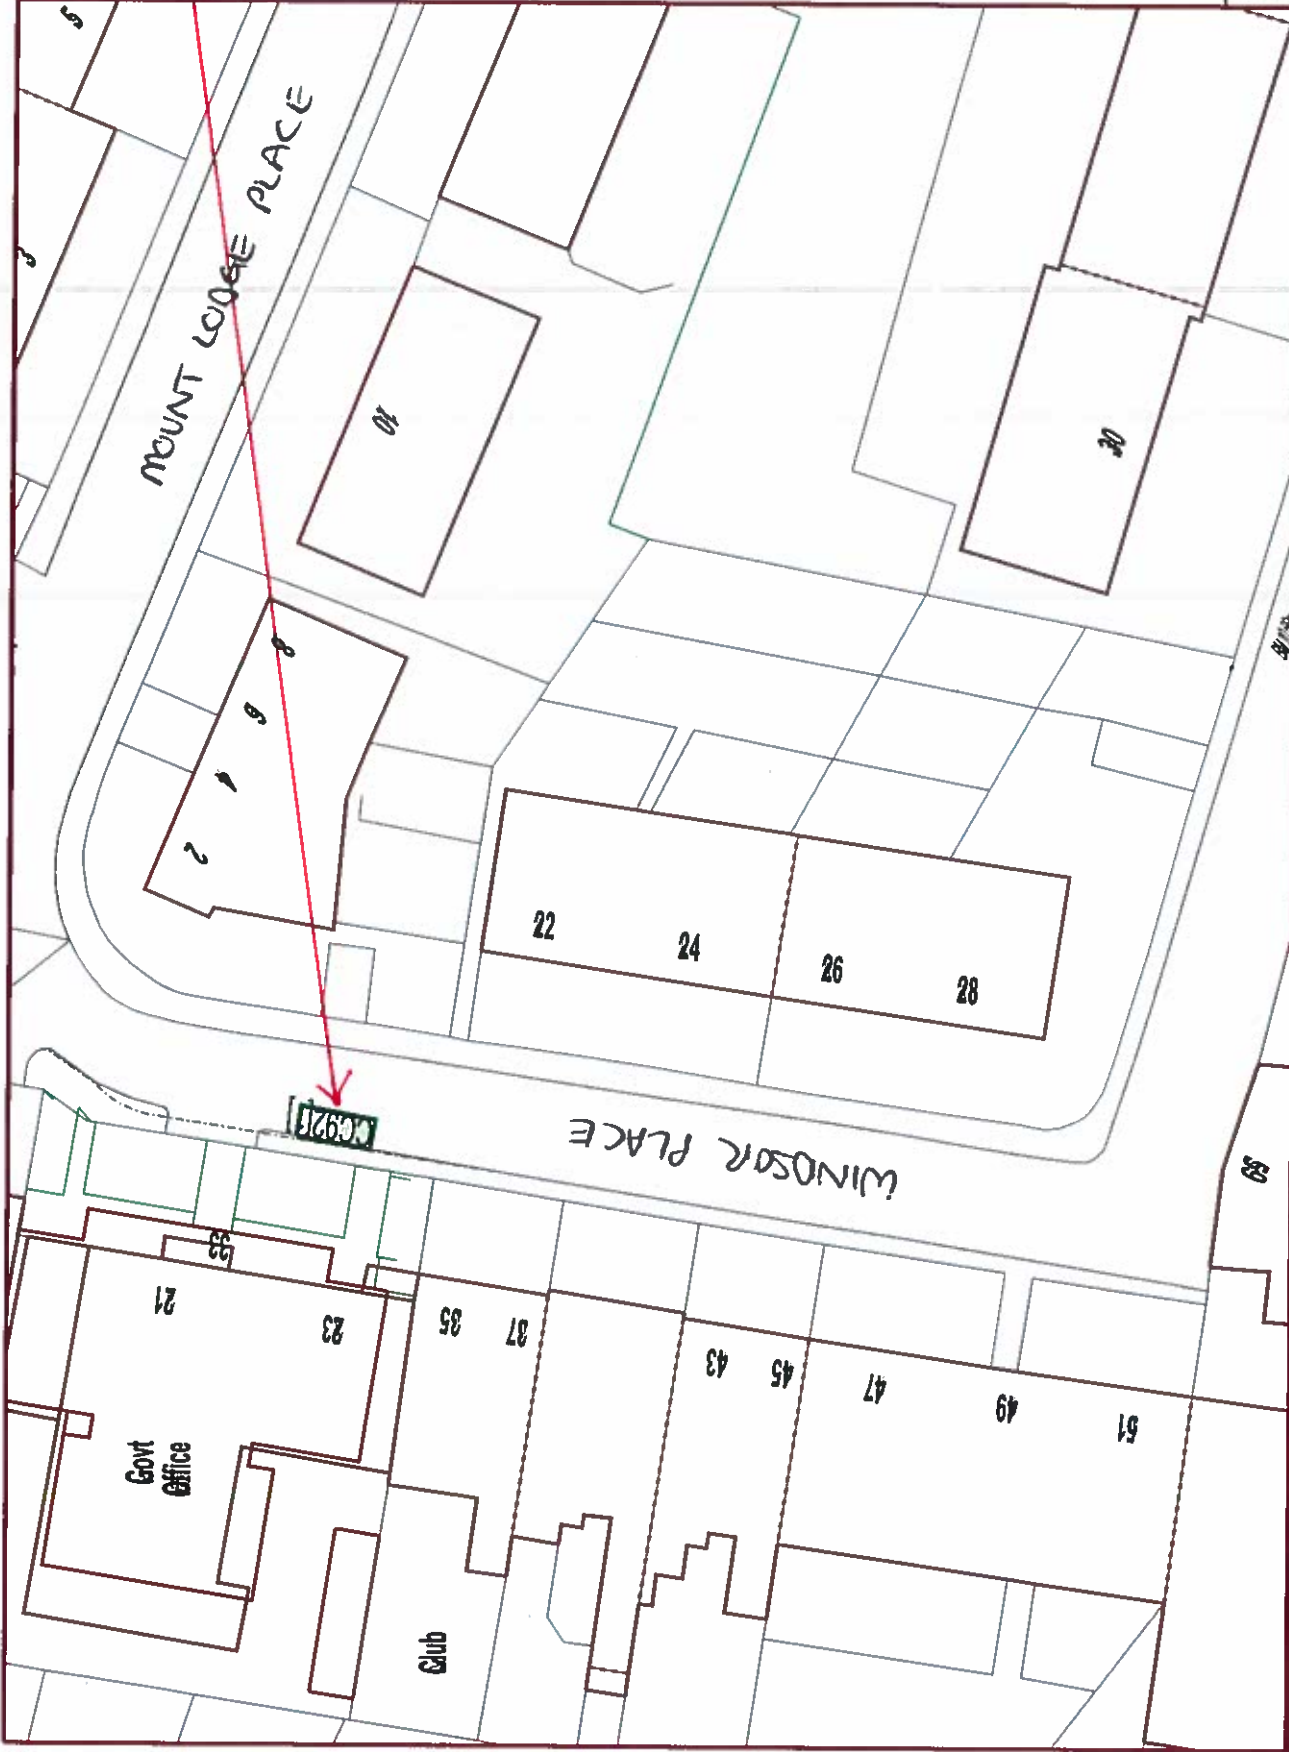

NOTES

REMOVE CAR CLUB
PARKING PLACE

Produced using Smallworld GIS

Date: 21/10/2014

Drawn By:

Dwg No:

1:500

CAR CLUB PARKING PLACE
WINDSOR PLACE, PORTOBELLO

EDINBURGH
THE CITY OF EDINBURGH COUNCIL
Services for Communities,
4 East Market Street, Edinburgh EH8 8JH
Tel: 0131 220 2000