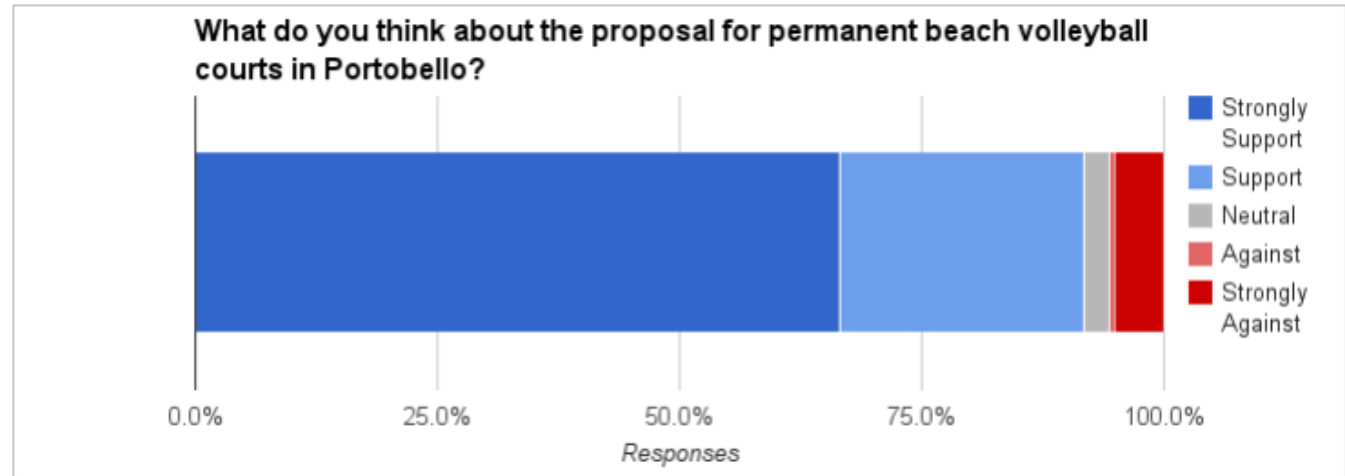

Responses

What do you think about the proposal for permanent beach volleyball courts in Portobello? [Your view]

Strongly Support	66.5%	
Support	25.3%	92%
Neutral	2.5%	
Against	0.6%	
Strongly Against	5.1%	6%

Source of response

fb	16
web	48
twitter	1
email	93
TOTAL	158